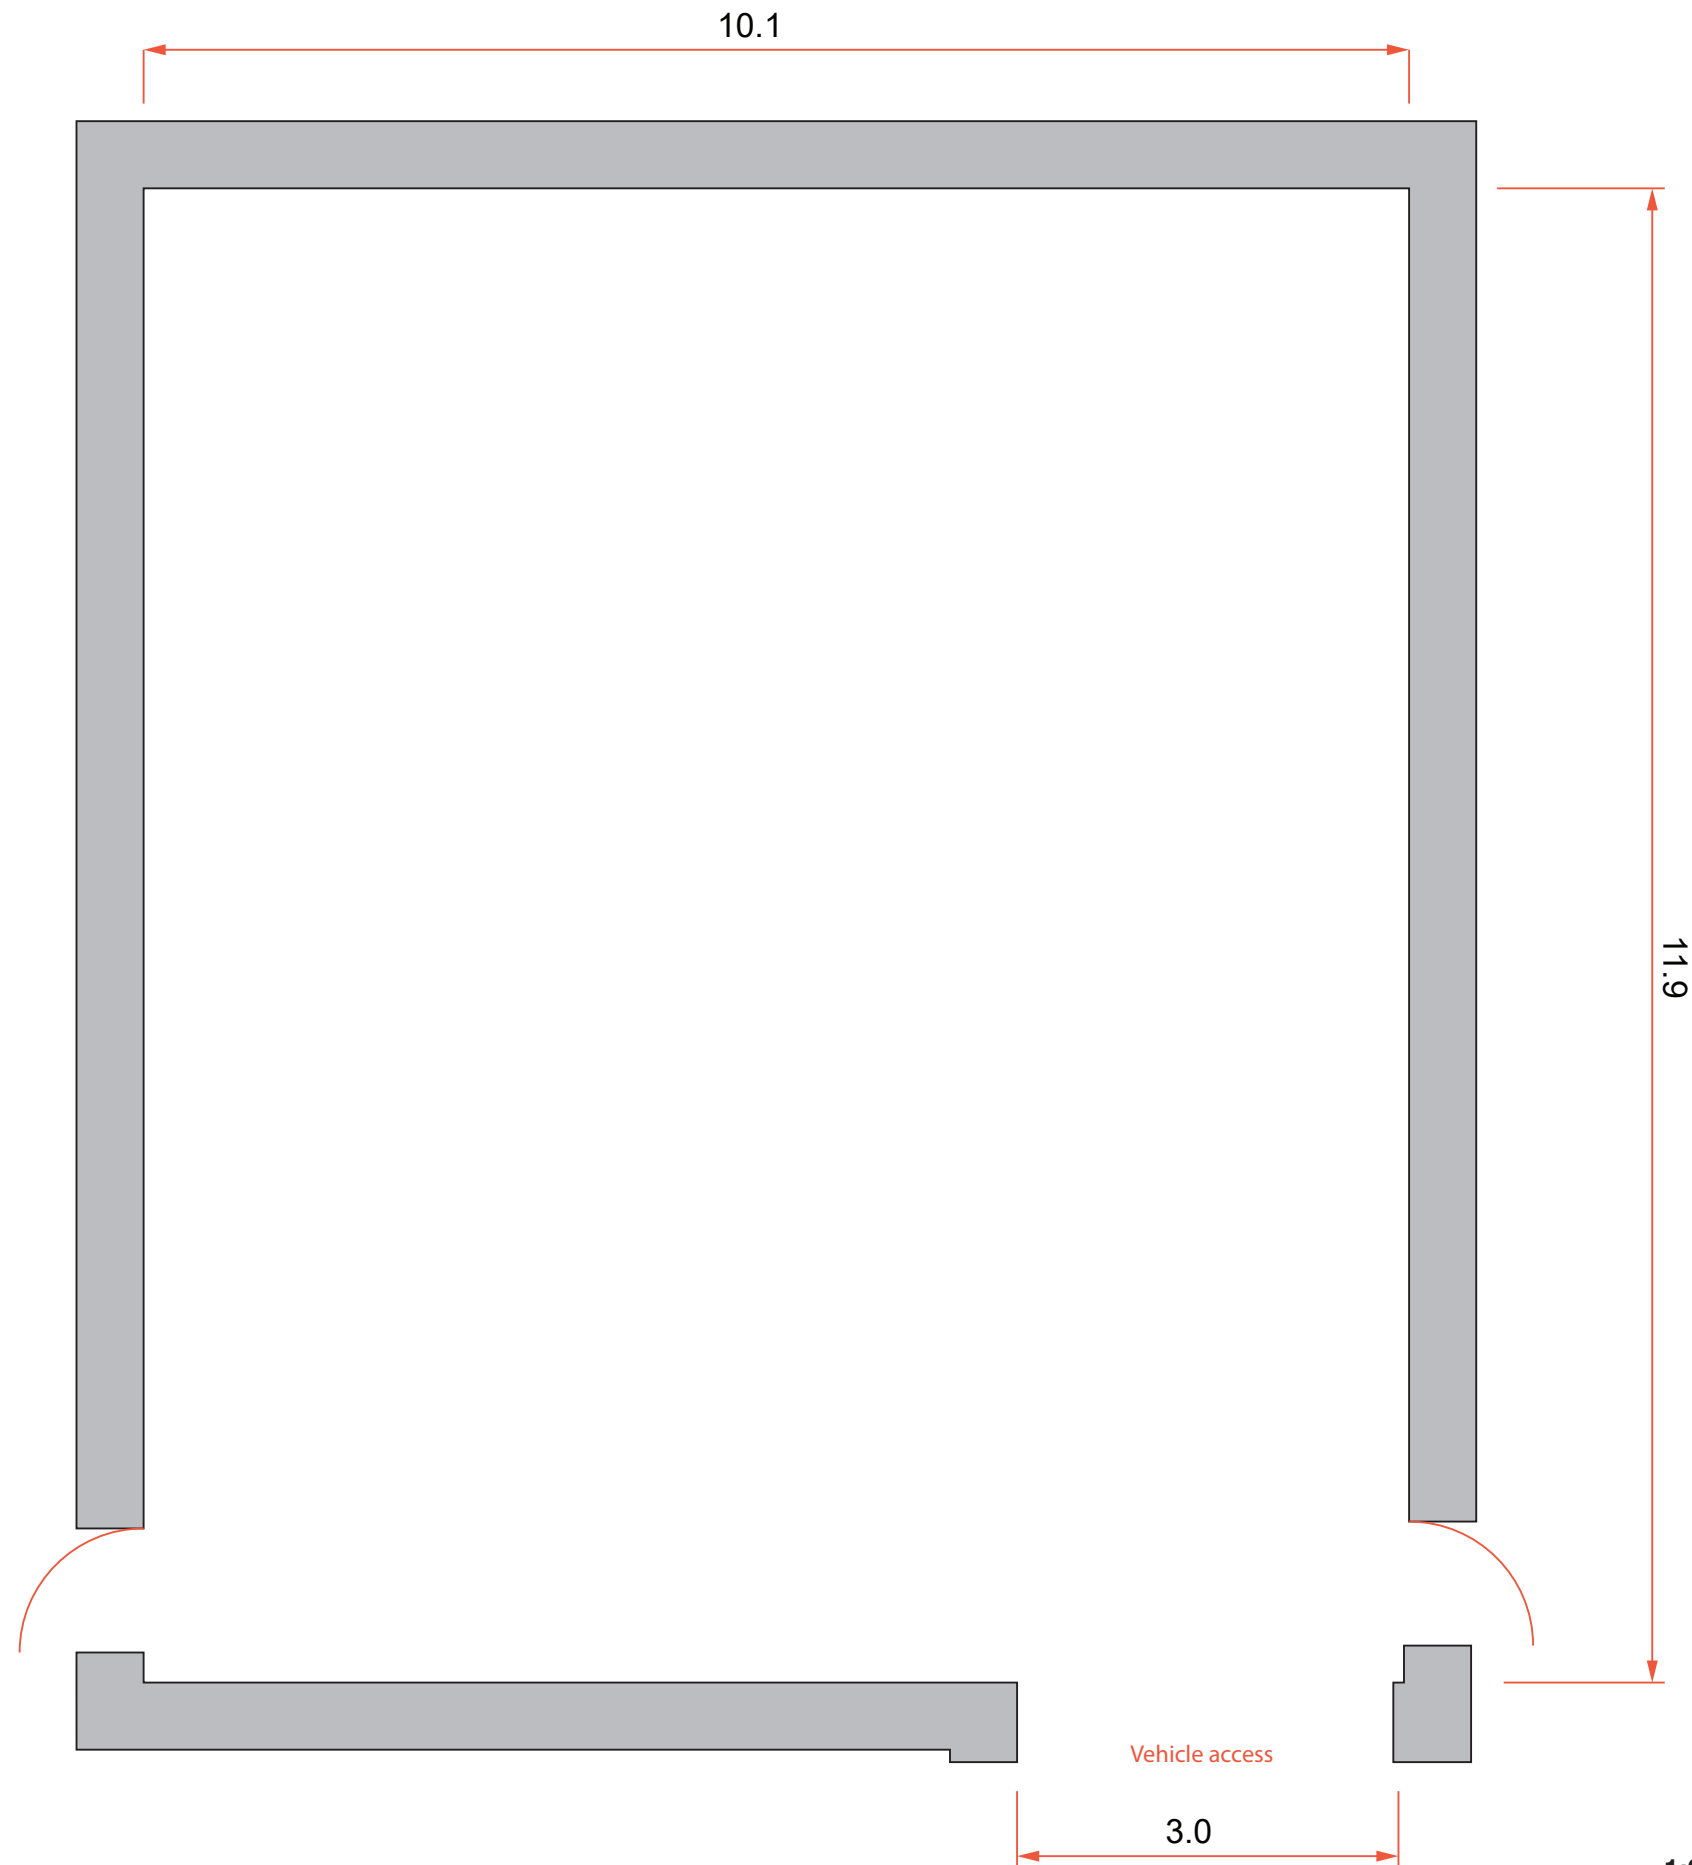

Dimensions

1:60 @A3