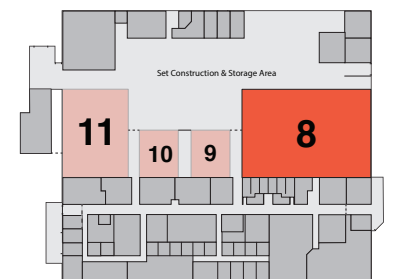

Dimensions

STUDIO 8

Overall Dimensions

33.2 x 23.9 m
109 x 78.41 ft

Floor Areas

784m²
8,438ft²

Main Height

8.3m
2.7ft

Mezzanine Height

4.8m
15.74ft

Door Dimensions

4.7 x 3.4m
15.41 x 3.4ft

CAD files available upon request

1:120 @A3

WWW.AVALONSTUDIOS.CO.NZ
info @ avalonstudios.co.nz