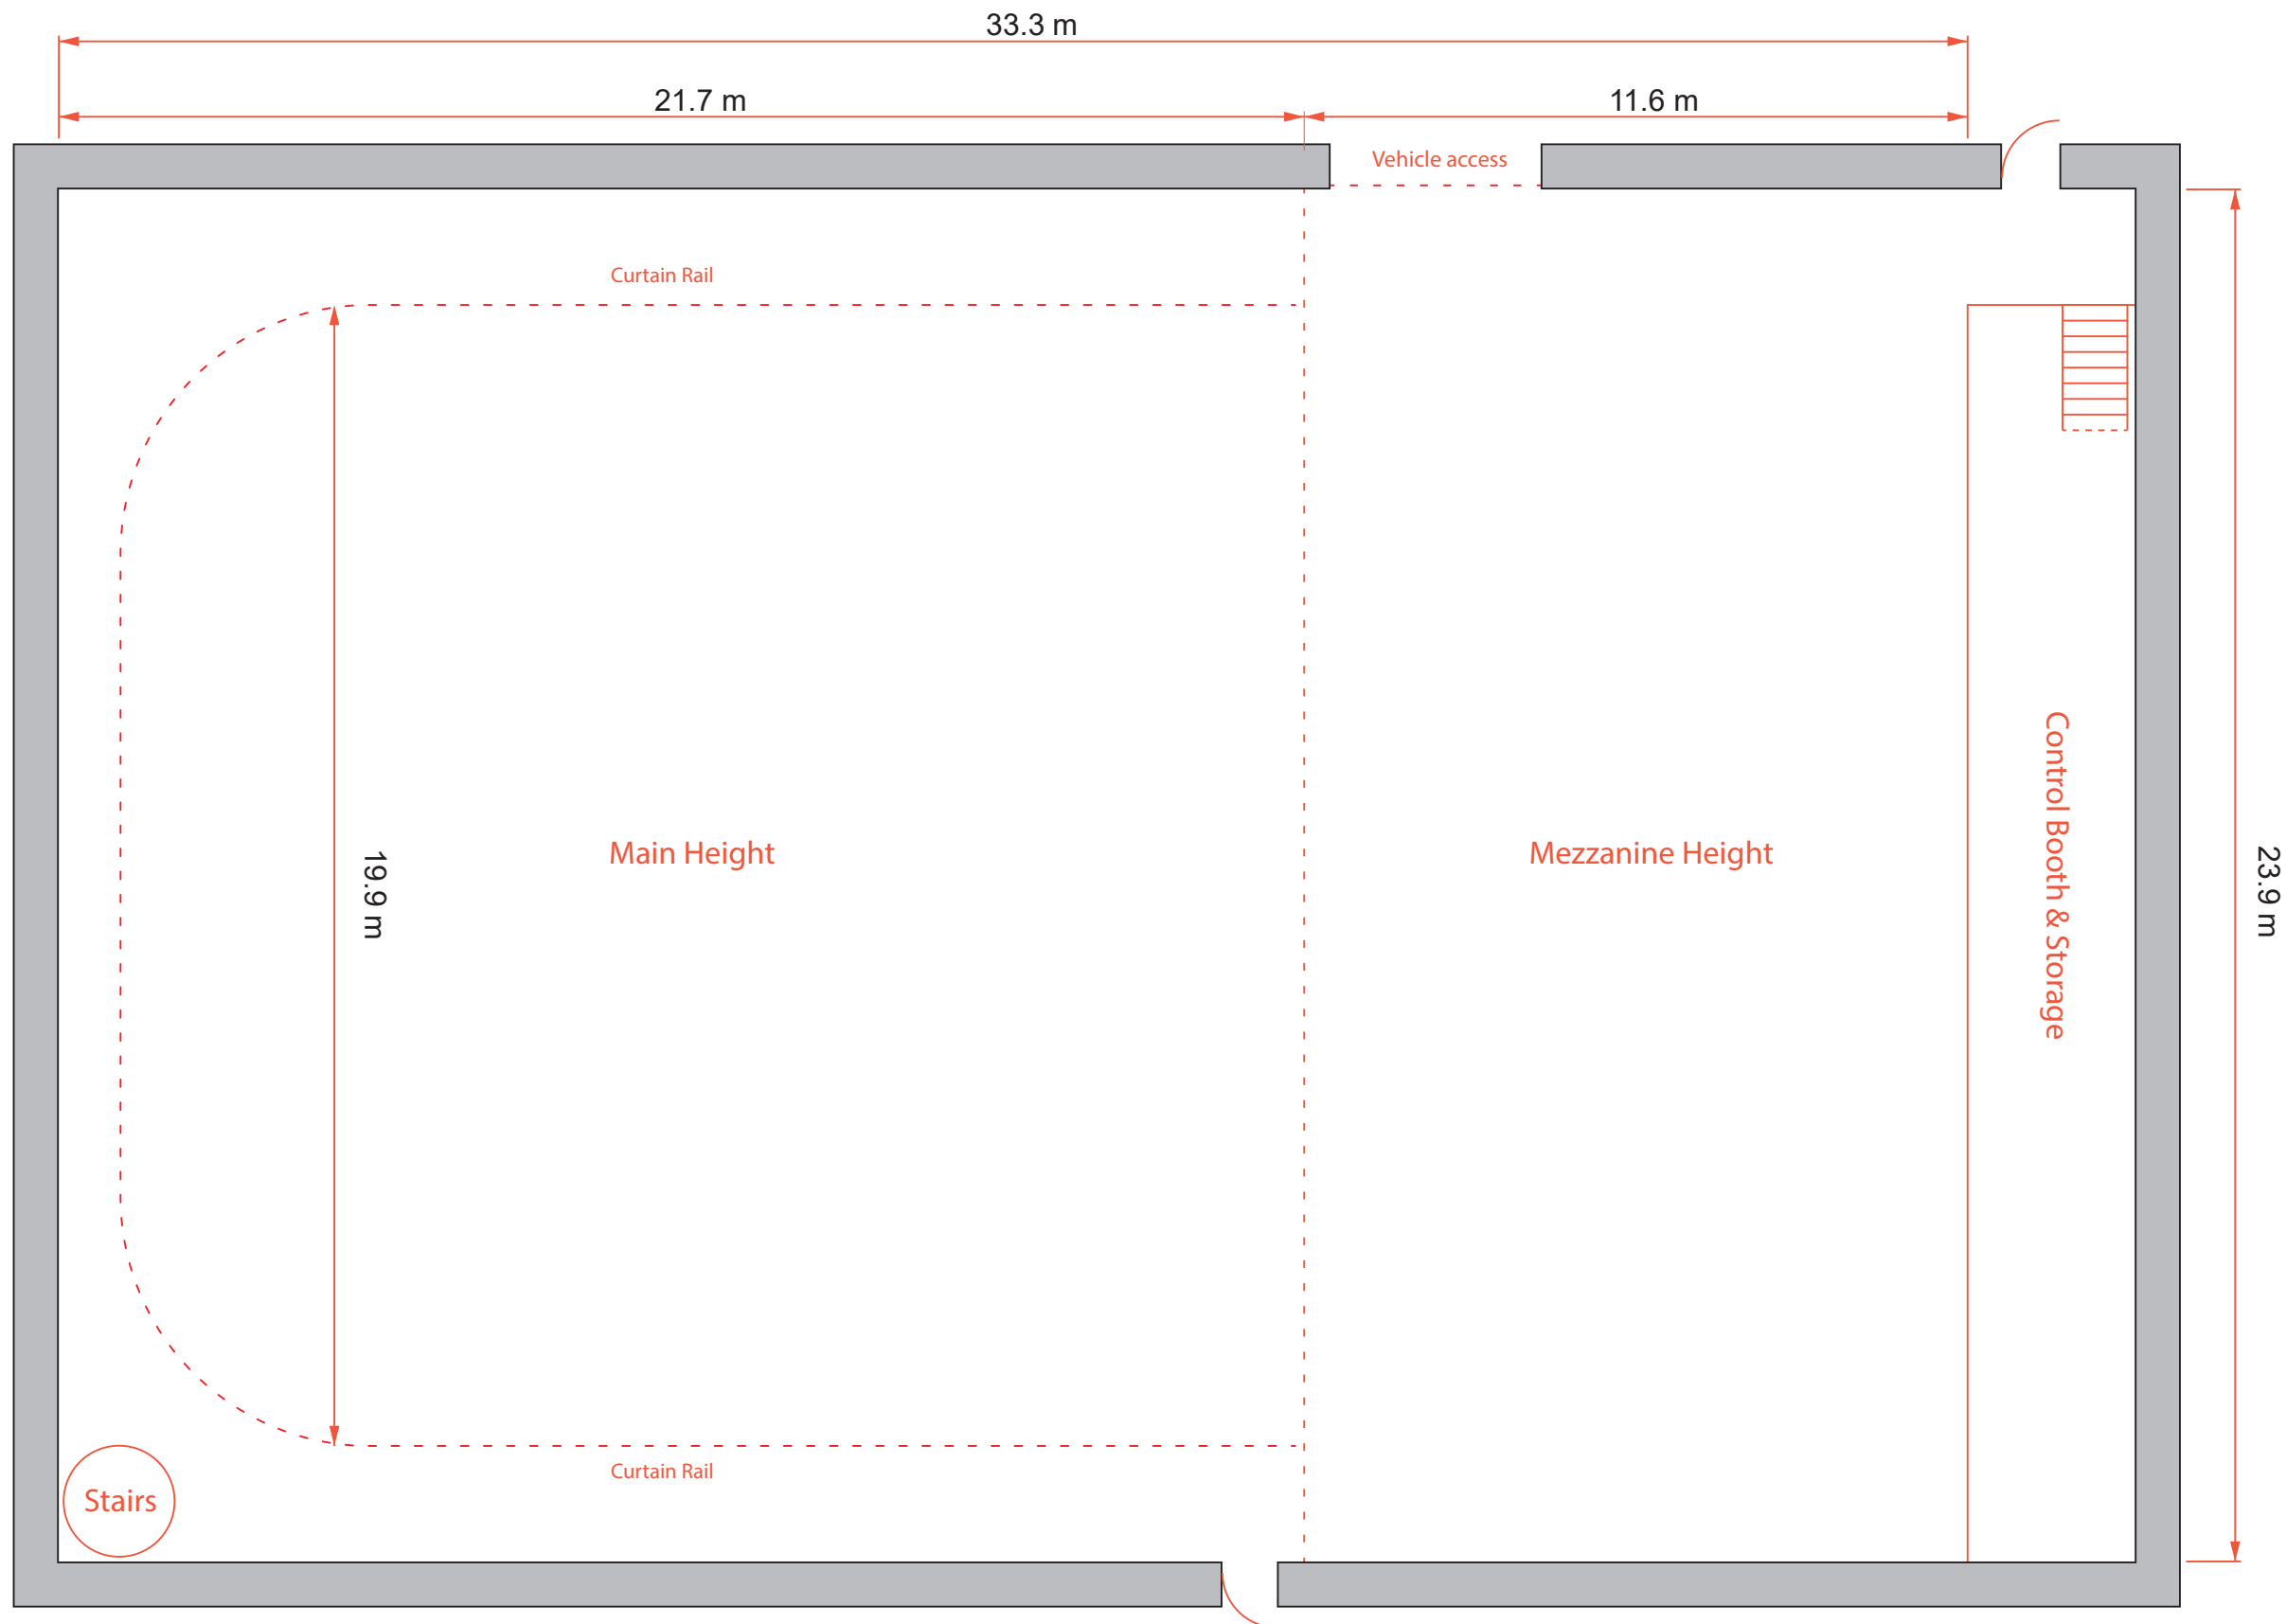

Dimensions

STUDIO 8

Overall Dimensions

33.2 x 23.9 m
109 x 78.41 ft

Floor Areas

784m²
8,438ft²

Main Height

8.3m
2.7ft

Mezzanine Height

4.8m
15.74ft

Door Dimensions

4.7 x 3.4m
15.41 x 3.4ft

CAD files available upon request

1:120 @A3

WWW.AVALONSTUDIOS.CO.NZ
info @ avalonstudios.co.nz