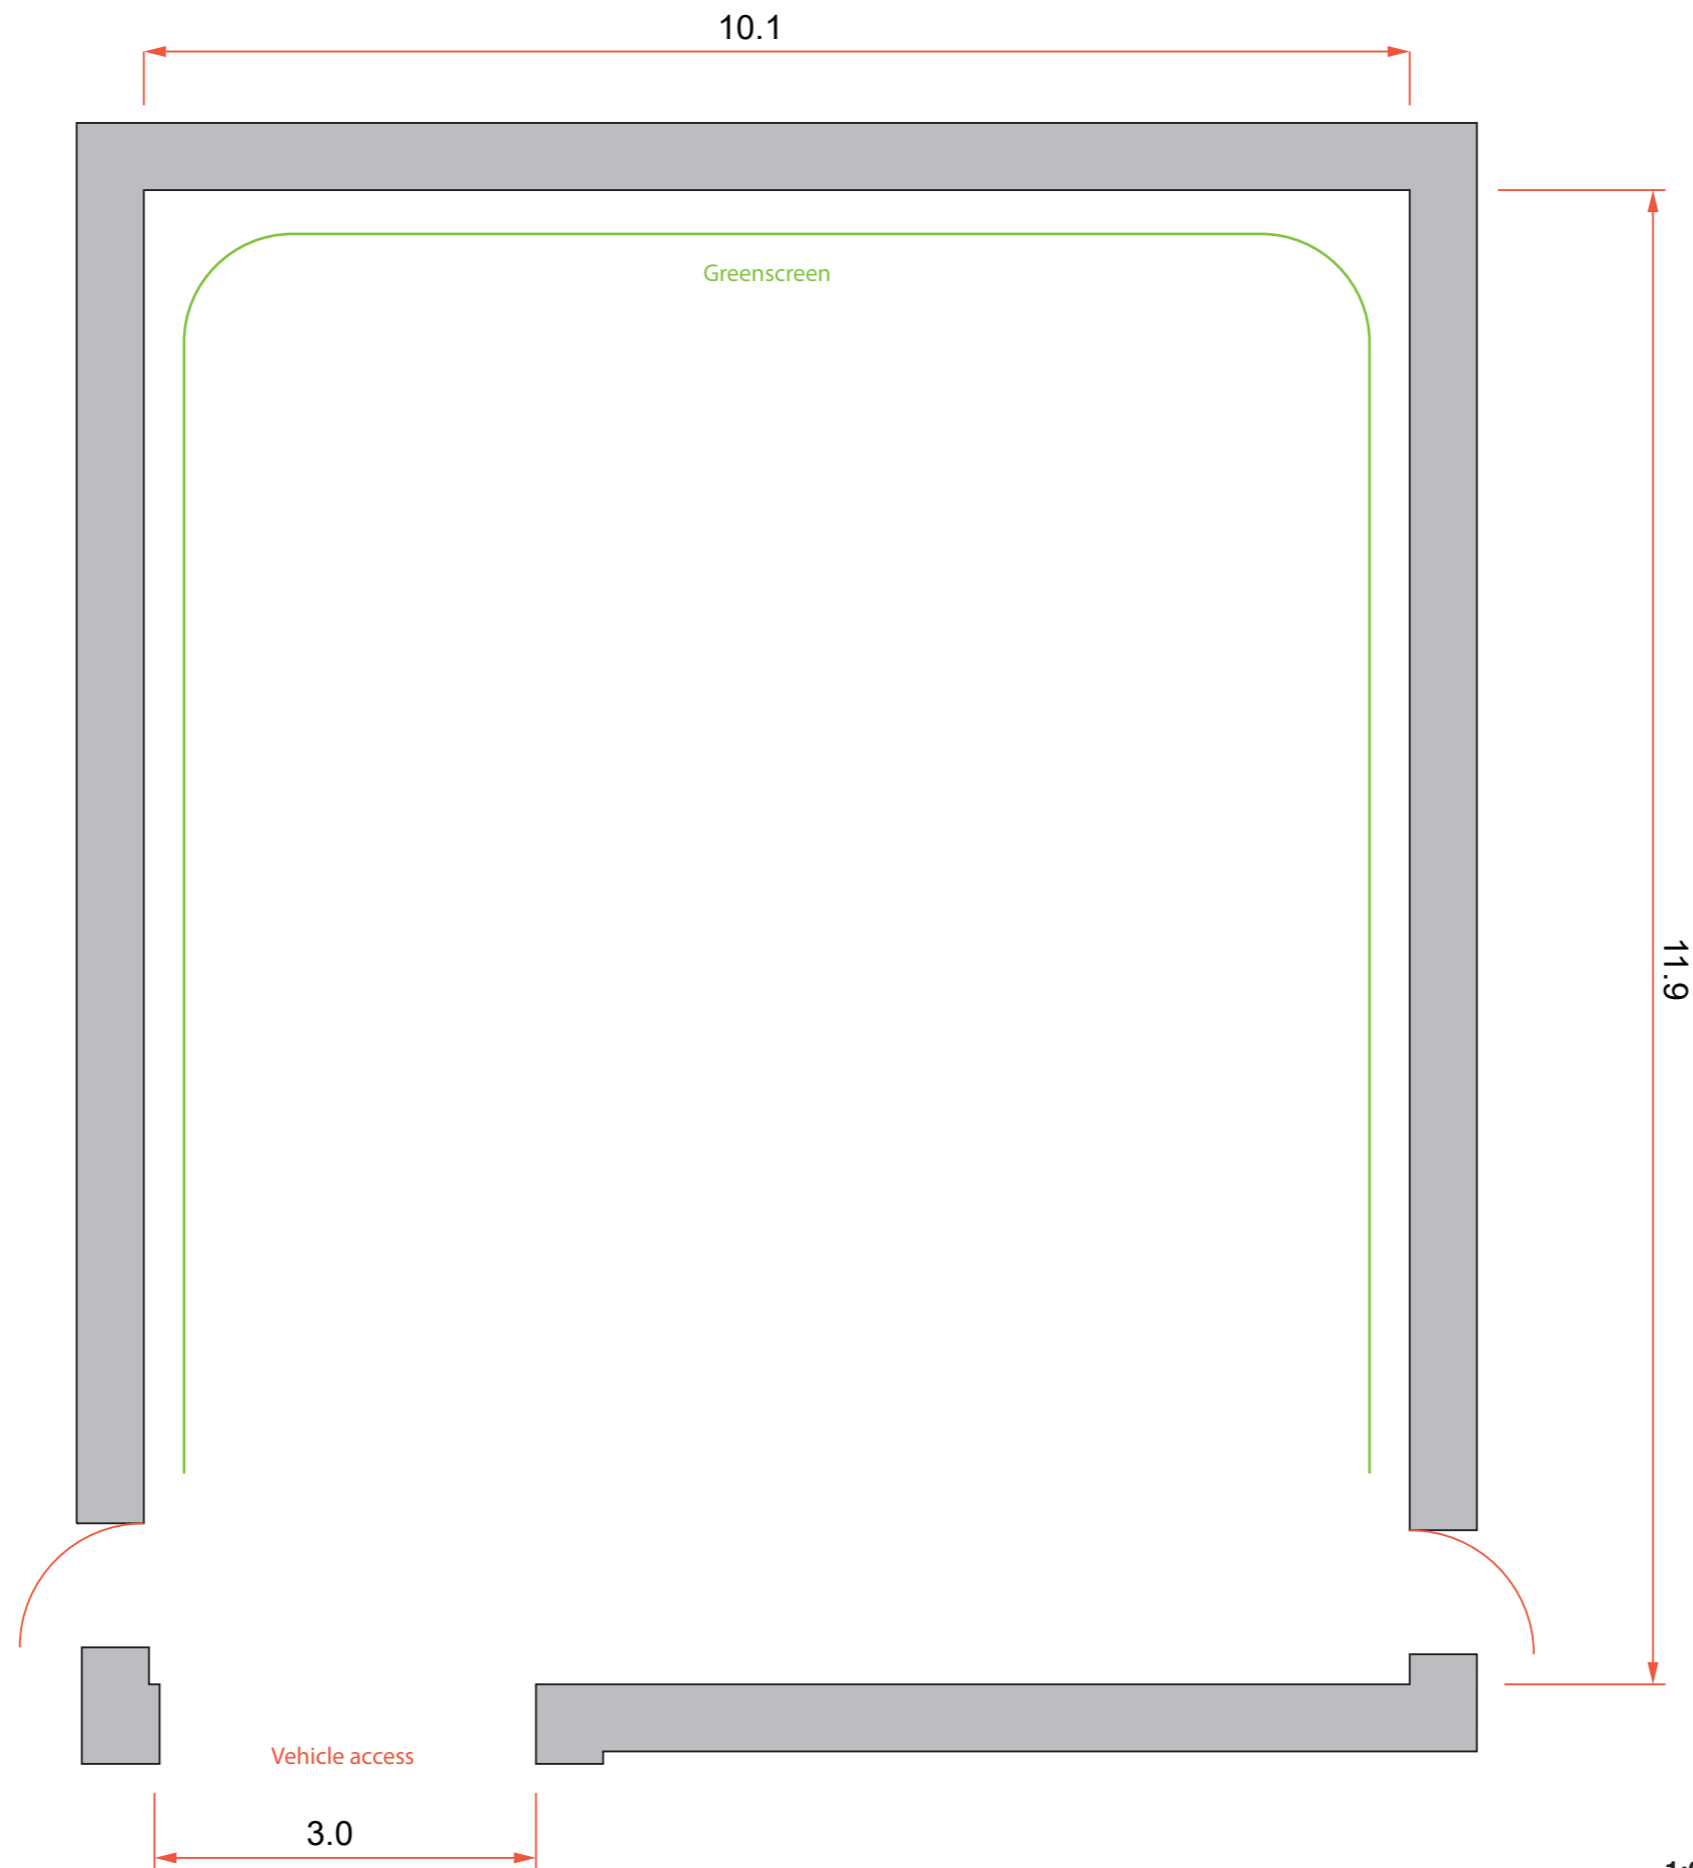

Dimensions

STUDIO 9

Greenscreen Stage

Overall Dimensions

11.9 x 10.1 m
109 x 78.41 ft

Floor Area

120m²
1,292ft²

Greenscreen

9.9 x 9.5 x 4.7 tall
32.4 x 31.16 x 15.41ft tall

Height

5.6m
18.3ft

Door Dimensions

4.2 x 3.0m
13.77 x 9.84ft

CAD files available
upon request

1:60 @ A3

WWW.AVALONSTUDIOS.CO.NZ
info @ avalonstudios.co.nz